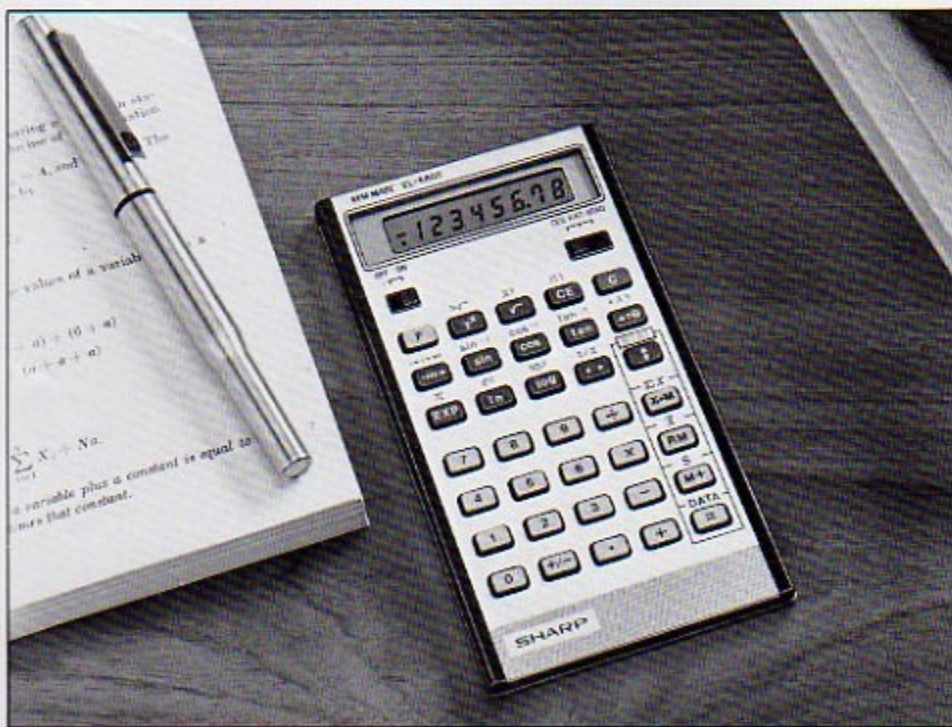

MODEL EL-5805

SCIENTIFIC CALCULATOR WITH 21 PRE-PROGRAMMED FUNCTIONS ONLY 7.6mm THIN

- The EL-5805 scientific calculator is an 8-digit floating decimal or scientific notation calculator with memory
- Pre-programmed for 21 scientific functions
- Statistical functions for standard deviation, with statistical mode indicator
- Easy-to-read high contrast FEM type liquid crystal display
- Indicators for minus, memory, error and battery condition
- Constant, chain, power, scientific and statistical calculations
- Special energy conservation circuitry extends life of the two silver oxide batteries to approximately 1,000 hours
- Overflow error check device
- Complete with leather grained pocket carrying case.