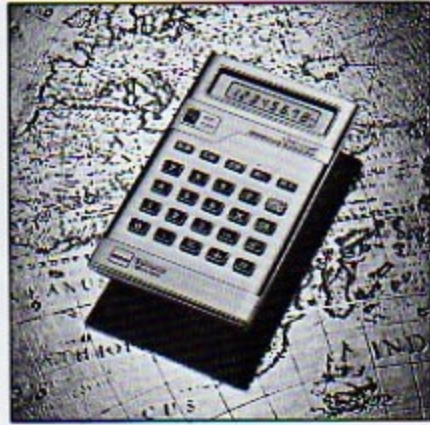

MODEL EL-8128

THIN 7.6mm POCKET CALCULATOR WITH (LCD) AND 5 KEY MEMORY