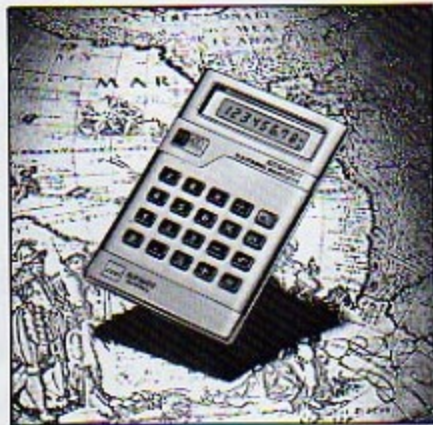

MODEL EL-8028

THIN 7.6mm POCKET CALCULATOR WITH (FEM) OPTIMUM LEGIBILITY LIQUID CRYSTAL DISPLAY

- 7.6mm thin
- Special energy conservation circuitry extends life of the two silver oxide batteries to approximately 1200 hours
- Convenient ON/C key with A.P.O. (Automatic Power-Off)
- 8-digit FEM liquid crystal display for optimum legibility-zero suppression
- 5-key direct access memory (Model EL-8128 only)
- Full floating decimal
- Minus sign and error indicator, plus memory indicator for the EL-8128
- Constant, power, reciprocal, chain, square root, percentage and add-on/discount calculations
- Approximate results in excess of 8 digits
- Overflow error check device
- Complete with leather grained pocket carrying case.