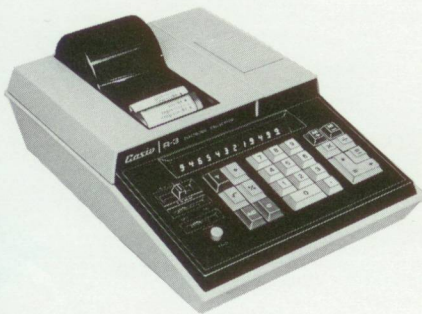

All Prices Subject to Change Without Notice

Casio Printing Electronic Calculators

Model R-2

The Electronic Printing Calculator with Total Recall

- 12 digits full capacity in all calculations with foolproof underflow system
- 3 decimal systems; Fixed (0-6), Floating and Add-mode, with round-off and cut-off
- Prints in 2 colors; Entry and Total

SUGGESTED RETAIL:
\$499.50

DIMENSIONS
4 $\frac{1}{5}$ "H x 9 $\frac{1}{2}$ "W
x 12"D

SHIPPING WEIGHT
15 lbs.
Machine: 11.4 lbs.

Model R-3

The Electronic Printing and Display Calculator with a Square Root

- To tape or not to tape, you get your choice
- A square root
- Percentage key without multiplying
- Foolproof underflow, 3 decimal systems with ADD-MODE, Constant memory and Total

SUGGESTED RETAIL:
\$635.00

DIMENSIONS
4 $\frac{1}{4}$ "H x 9 $\frac{1}{2}$ "W
x 13 $\frac{3}{4}$ "D

SHIPPING WEIGHT
16 lbs.
Machine: 12.3 lbs.

Model R-5

The Electronic Printing and Display Calculator

- To tape or not to tape, you get your choice
- Percentage key without multiplying
- Foolproof underflow, 3 decimal systems with ADD-MODE, Constant memory and Total
- True algebraic logic in all four functions

SUGGESTED RETAIL:
\$225.00

DIMENSIONS
2⅞"H x 7"W
x 8"D

SHIPPING WEIGHT
5 lbs.
Machine: 3 lbs.

Model 121-L

12 digit full capacity and total, also 4 different ways in percentage calculation.

- 4 different ways in using % key
- 12 digit full capacity with underflow system
- One memory for positive and negative accumulation
- Automatic constant in multiplication and division
- True algebraic logic in all four calculations